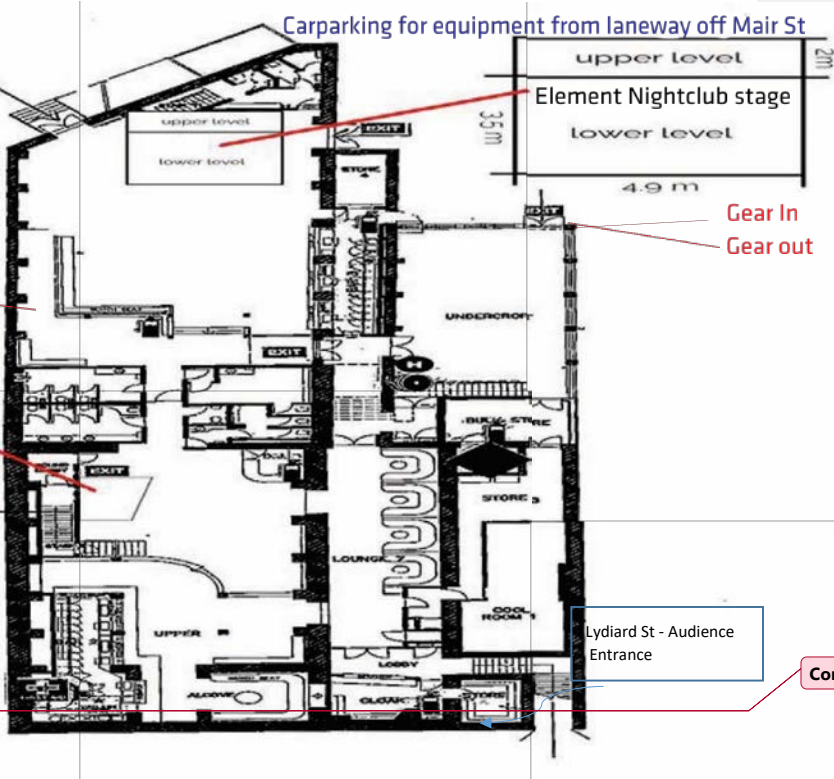

Instruments holding area

Stairs to Ground Floor

Carparking for equipment from laneway off Mair St

Element Nightclub stage

upper level

lower level

4.9 m

Gear In
Gear out

Lydiard St - Audience
Entrance

Commented [a1]: